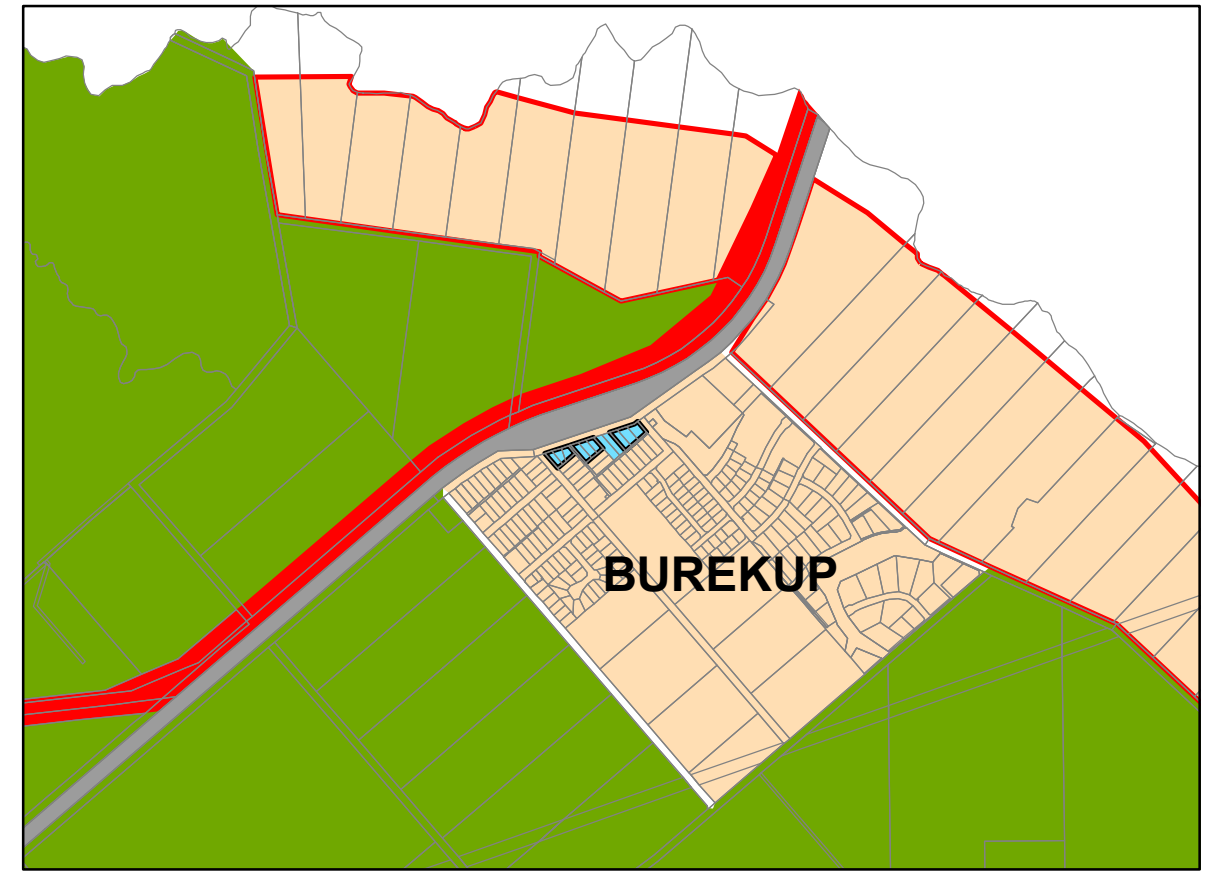

LOCAL PLANNING STRATEGY

Dardanup and Burekup Townsites

Urban Settlement & Expansion

Map 2.3

1cm = 0.2km

Authorised: R. Quinn	Drawn: S. Potter
Drawing No.: LPS002.2	Date Drawn: Mar. 2015
Revision No.: 1	Scale 1:20,000 @ A3
Shire of Dardanup Local Planning Strategy Map	

Legend	
	Urban
	Commercial
	Future Commercial
	Rural-Residential
	Priority Agriculture
	Industrial
	Railways
	Major Road