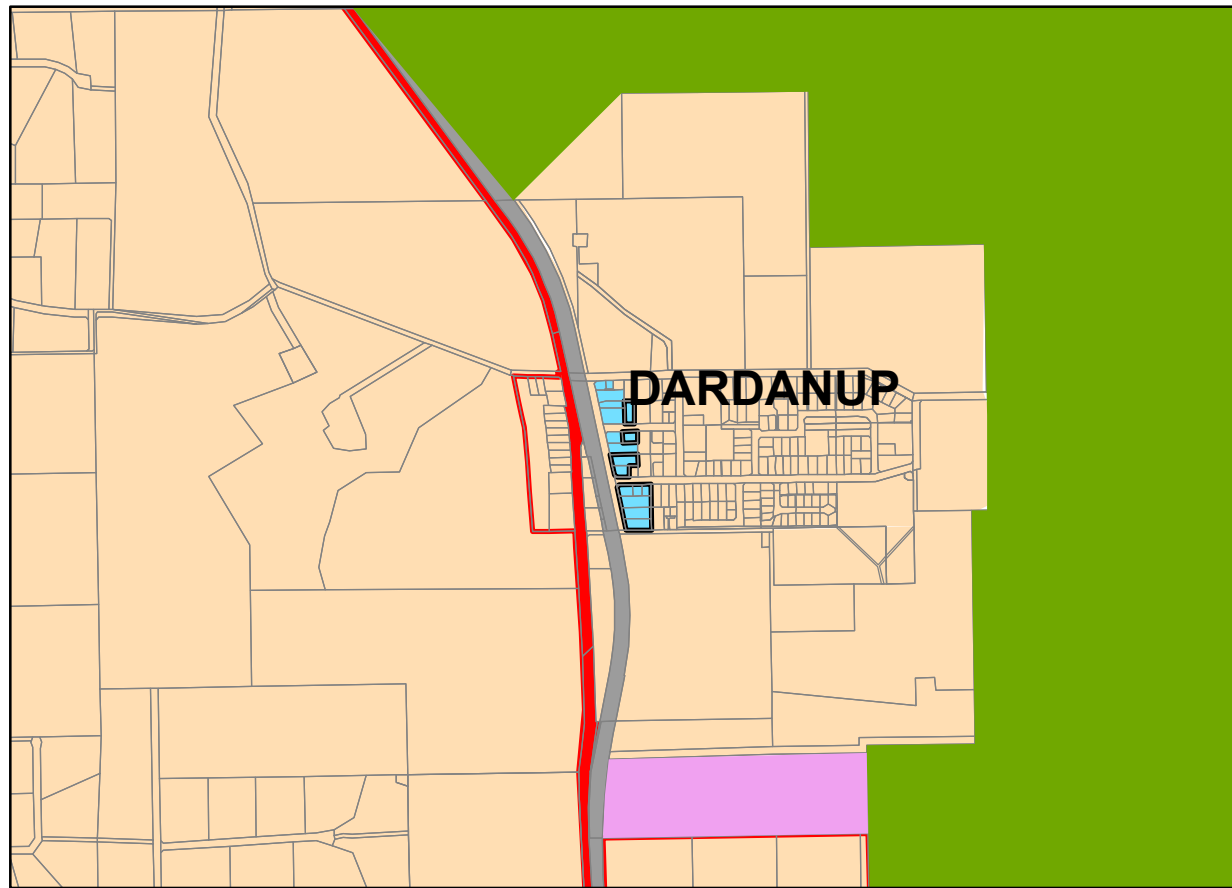

LOCAL PLANNING STRATEGY

Dardanup and Burekup Townsites

Urban Settlement & Expansion

Map 2.3

1cm = 0.2km

Authorised: R. Quinn	Drawn: S. Potter
Drawing No.: LPS002.2	Date Drawn: Mar. 2015
Revision No.: 1	Scale 1:20,000 @ A3
Shire of Dardanup Local Planning Strategy Map	

Legend	
	Urban
	Commercial
	Future Commercial
	Rural-Residential
	Priority Agriculture
	Industrial
	Railways
	Major Road