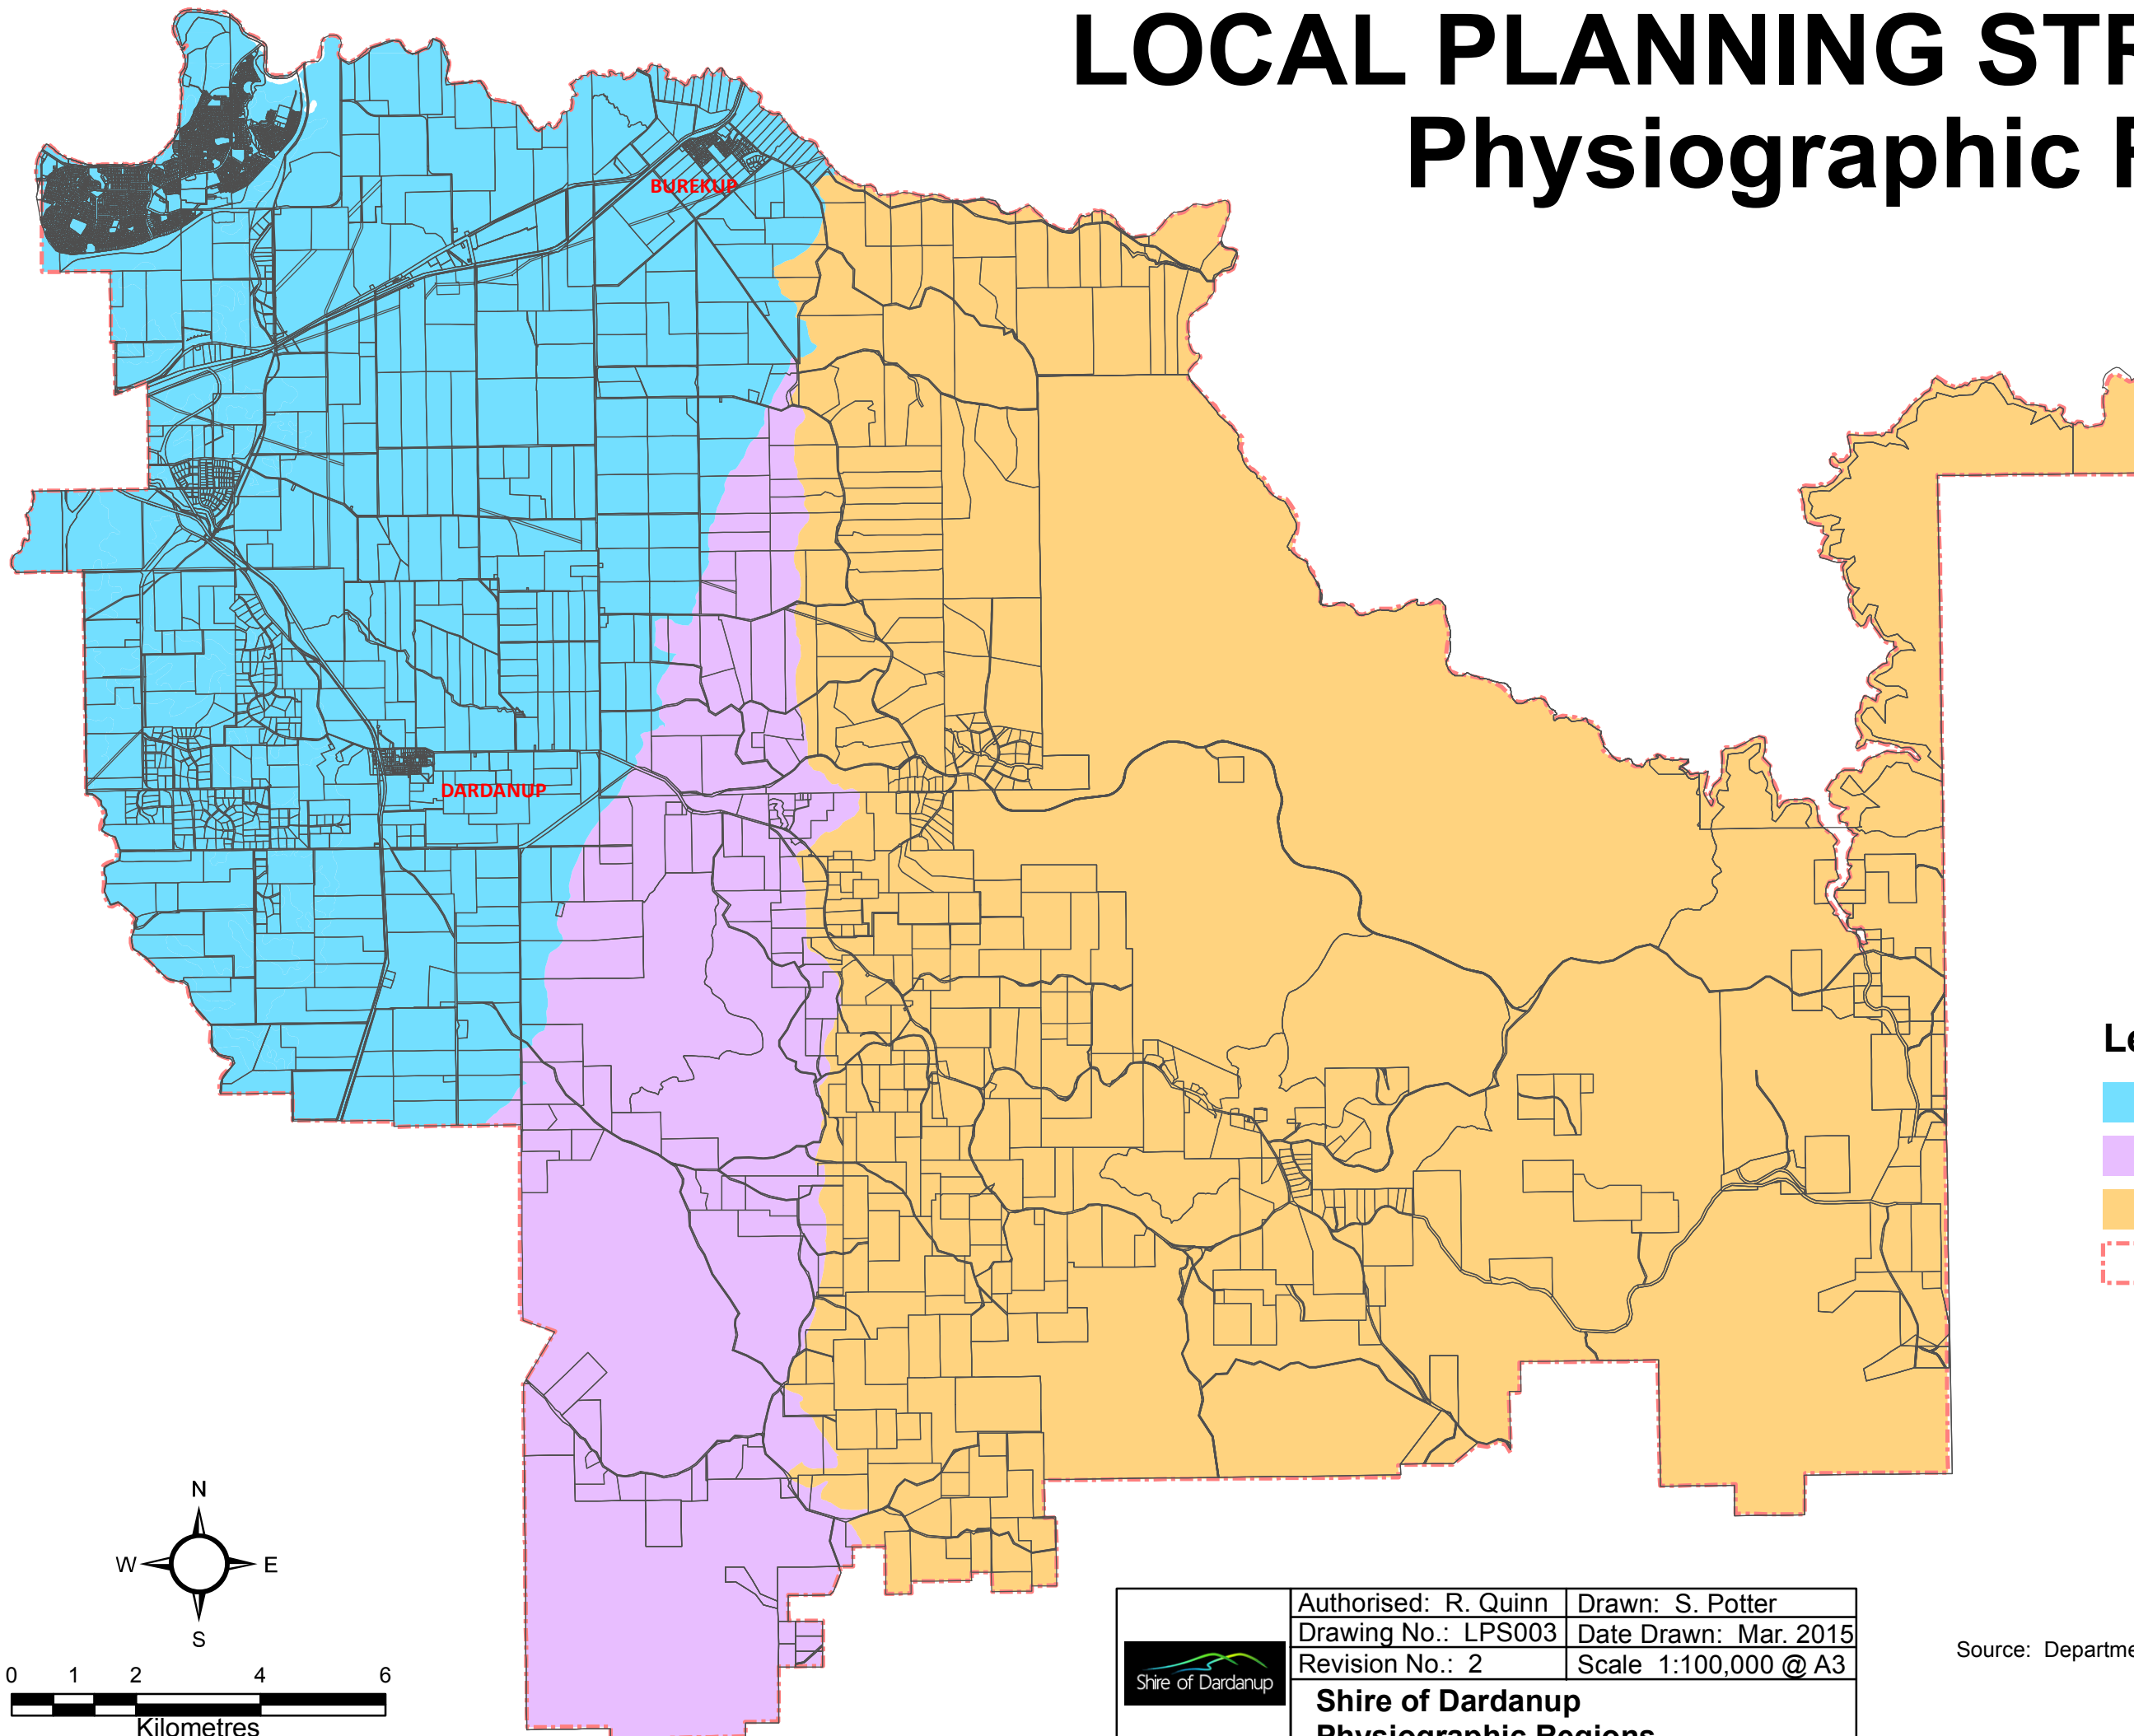

# LOCAL PLANNING STRATEGY

## Physiographic Regions

### Map 3.0

#### Legend

- Swan Coastal Plain
- Donnybrook Sunkland
- Western Darling Range
- Local Government Boundary

	Authorised: R. Quinn	Drawn: S. Potter
	Drawing No.: LPS003	Date Drawn: Mar. 2015
	Revision No.: 2	Scale 1:100,000 @ A3
	<b>Shire of Dardanup Physiographic Regions</b>	