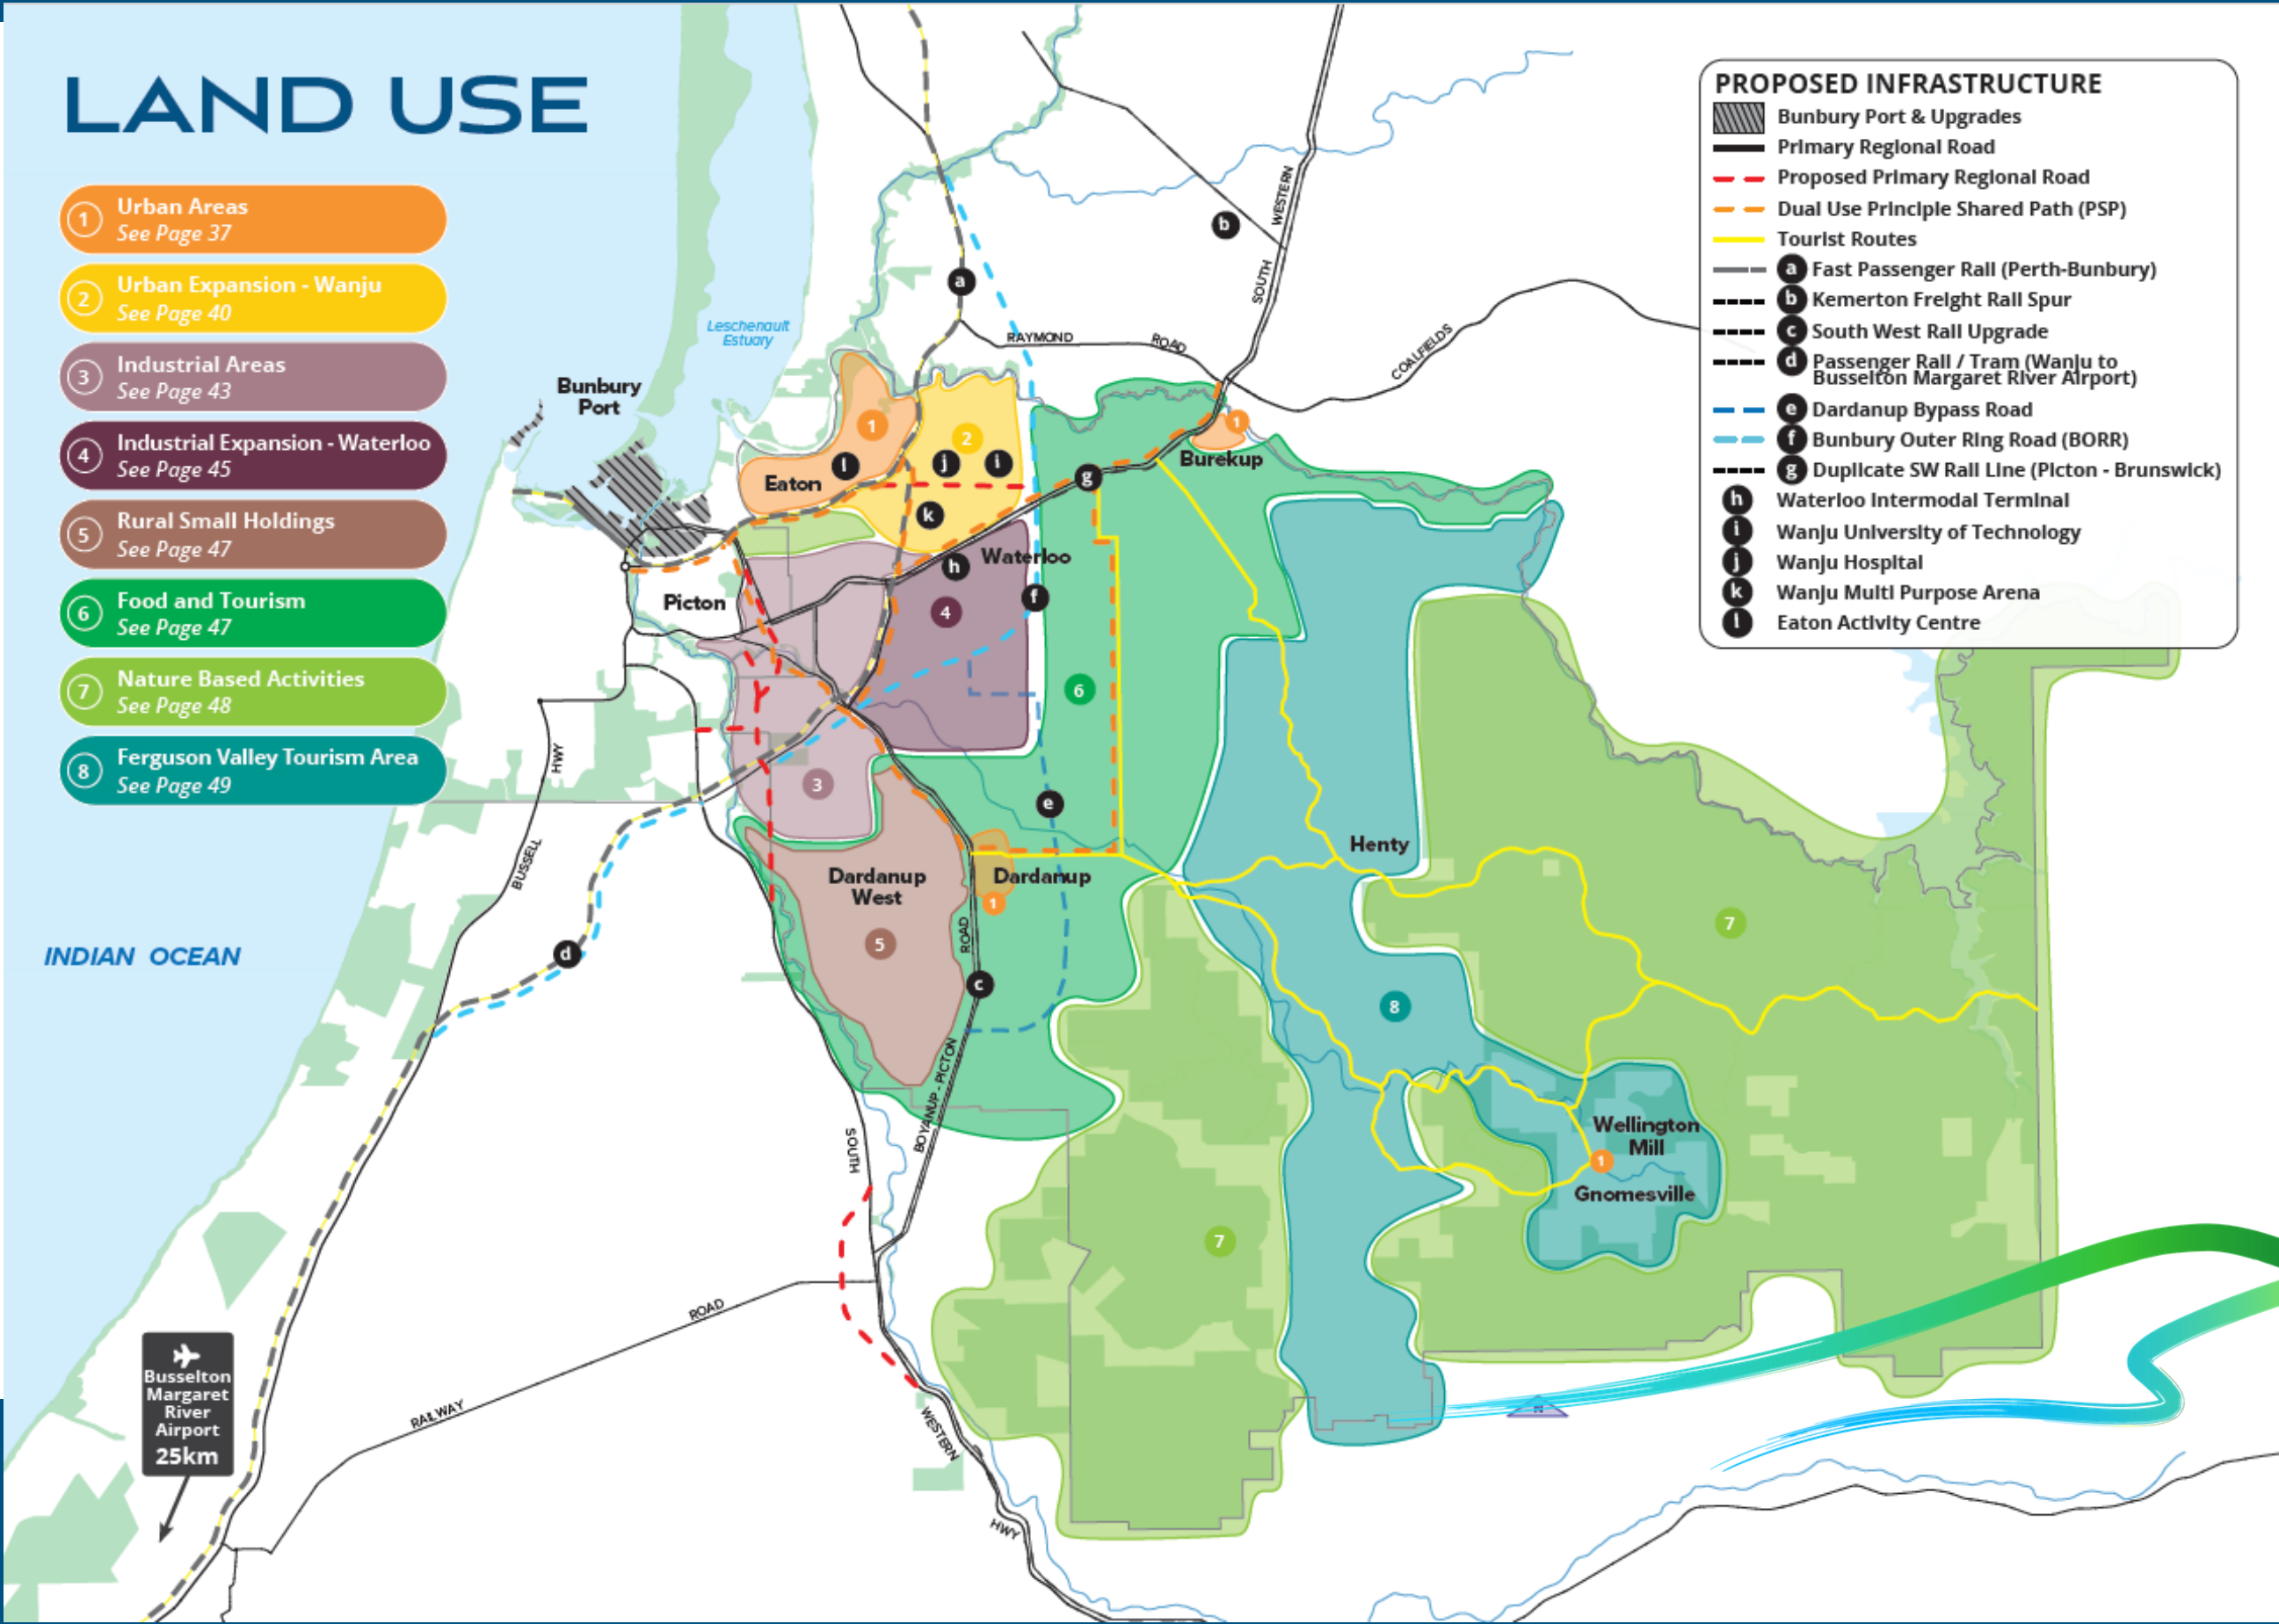

LAND USE

- 1 Urban Areas
See Page 37
- 2 Urban Expansion - Wanju
See Page 40
- 3 Industrial Areas
See Page 43
- 4 Industrial Expansion - Waterloo
See Page 45
- 5 Rural Small Holdings
See Page 47
- 6 Food and Tourism
See Page 47
- 7 Nature Based Activities
See Page 48
- 8 Ferguson Valley Tourism Area
See Page 49

PROPOSED INFRASTRUCTURE

- Bunbury Port & Upgrades
- Primary Regional Road
- Proposed Primary Regional Road
- Dual Use Principle Shared Path (PSP)
- Tourist Routes
- a Fast Passenger Rail (Perth-Bunbury)
- b Kemerton Freight Rail Spur
- c South West Rail Upgrade
- d Passenger Rail / Tram (Wanju to Busselton Margaret River Airport)
- e Dardanup Bypass Road
- f Bunbury Outer Ring Road (BORR)
- g Duplicate SW Rail Line (Picton - Brunswick)
- Waterloo Intermodal Terminal
- Wanju University of Technology
- Wanju Hospital
- Wanju Multi Purpose Arena
- Eaton Activity Centre